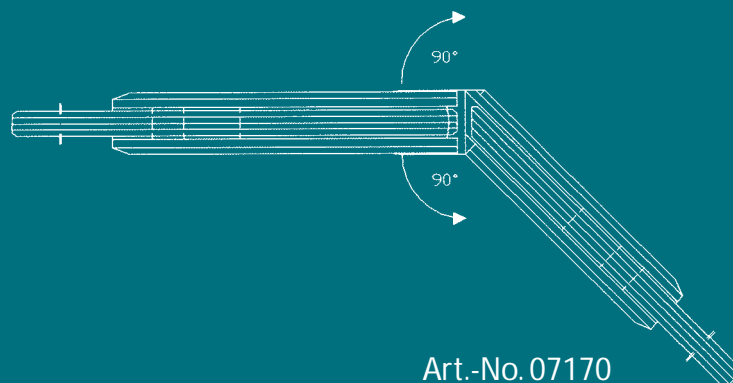

Art.-No. 07170