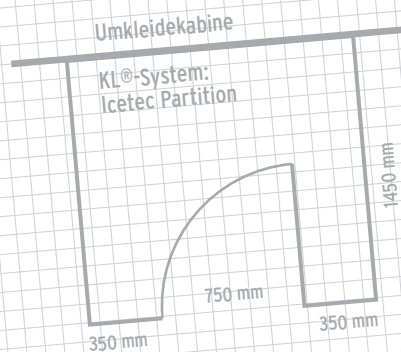

PARTITIONS

Beschlagsystem // fitting system Icetec®Partition

Damen-Boutique „Pretty G“
32,5 qm

KL® megl

the innovation company

 **Germany**