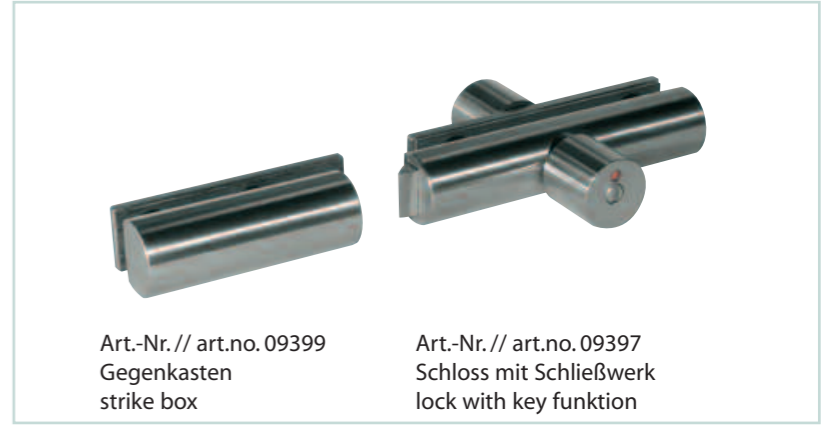

Elegancy and functionality.

In cooperation with planners and architects we developed the Wellness- and Icetec® partition wall systems matching the demands and needs of the market. These are not only design orientated sophisticated systems, were form follows function – they are rewarding both factors equally.

Beschlagsystem // fitting system Ictec®Partition

Hotel „Grand Hotel Seebad“
Herrentoilette 28,5 qm

Art.-Nr. // art.no.06934
Türband, Glas-Glas 180°
door hinge, glass-glass 180°

Art.-Nr. // art.no.09399
Gegenkasten
strike box